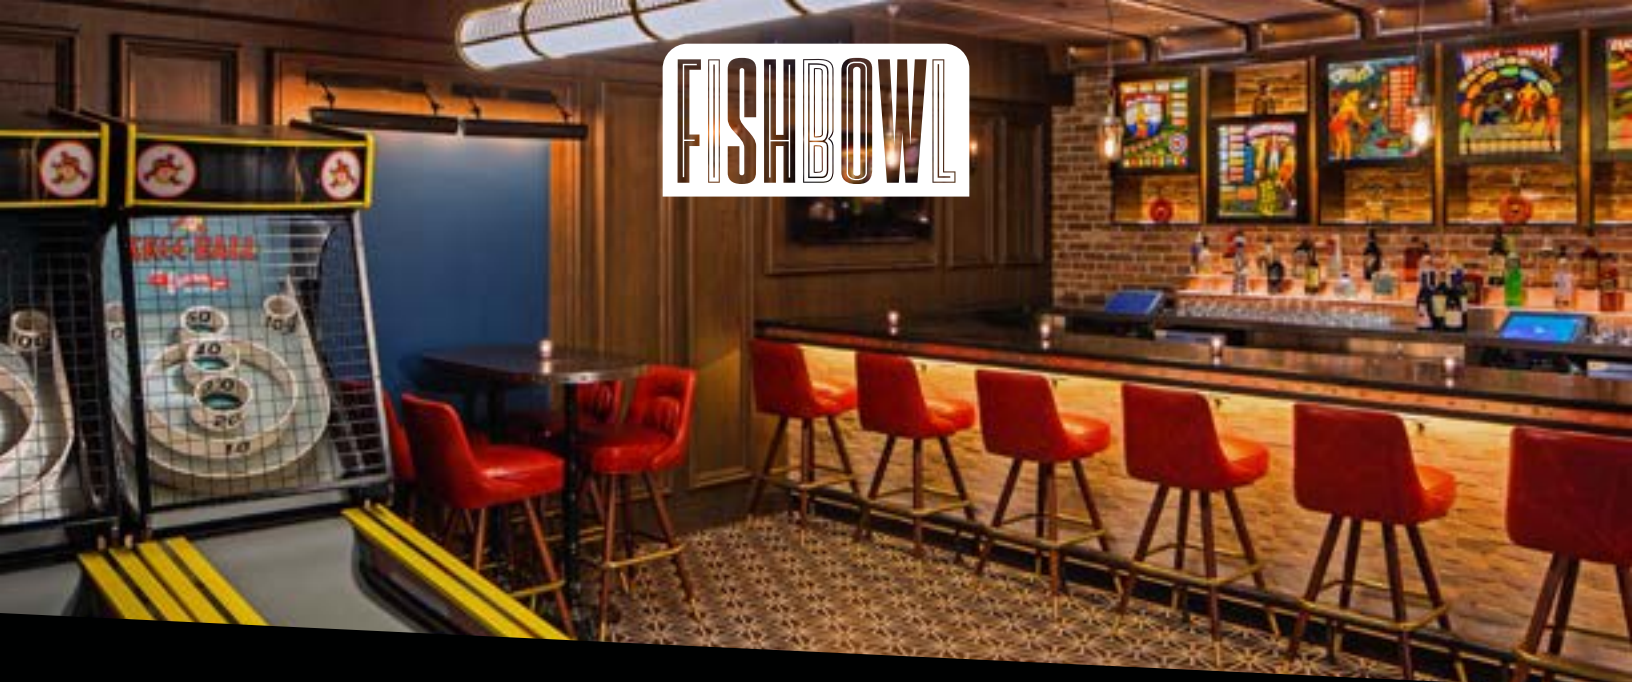

FISHBOWL

FEATURES

- Accommodates 175 guests
- Reception menus available for food and beverage
- Seven 65" and 50" Flat Screen TVs
- Built in Photo Booth
- Large bar
- Fully equipped DJ booth

FISHBOWL

Midtown's most entertaining event space, Fishbowl combines the best of upscale lounging with the nostalgia of an old school game room. Enter the subterranean lounge and you are greeted by a 5,000 gallon fish tank filled with exotic salt-water fish, then move through the venue to discover skee ball machines, mini-pin bowling, arcade tables, and a digital photobooth. The space houses a bar backed by vintage pinball images, large flat screen tv's throughout for your custom content or the big game, staging and DJ booth built right in, along with state of the art sound and lighting to compliment any event experience.

SQUARE FOOTAGE

2500 Square Feet