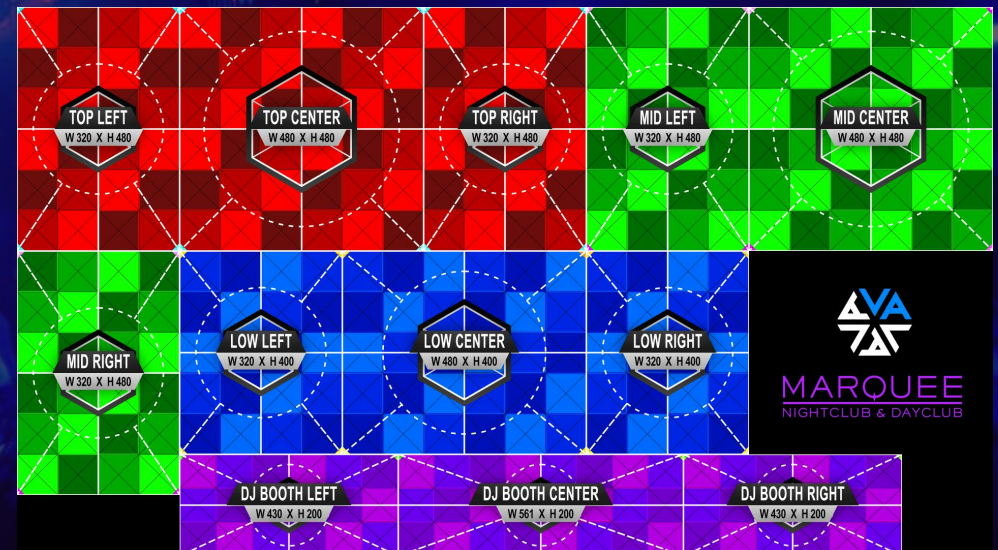

TAO GROUP
HOSPITALITY

MARQUEE
NIGHTCLUB

PRODUCTION GUIDE

LAST UPDATED: **JAN 2022**

WELCOME TO MARQUEE - LAS VEGAS

Marquee Nightclub Located inside The Cosmopolitan of Las Vegas on Las Vegas Blvd, is a 40,000 square-foot venue credited with ushering in the dance music craze to Las Vegas when it opened in 2010. The venue features seven different bars and three rooms:

MAIN ROOM // BOOMBOX // LIBRARY

Over the last decade Marquee has welcomed some of the worlds most talented artists from all musical genres, with a state-of-the-art laser show, a room shaking soundsystem, and an impressive LED screen that rises across 3 tiers, today the venue is still known as the mothership of dance with it's epic automation pod system and mechanical drawbridge.

6 x Martin MH7

6 x Rogue R1 Beams

320 x Elation Pixel Bars

130 x Pixeline Micro W

6 x Atomic 3000

Generic Fixtures:

Blinders, Lekos, Pars, VL1000s for Keylight

Lighting Desk: Grand MA2 Lite + NPU

Latest Show File download [HERE](#)

3 x Tier LED screen featuring:

Main Screen 5mm

DJ Booth 2.5mm

Latest Pixel Map download [HERE](#)

8 x Laser Scanners + Pangolin Beyond Control
7 x Laser Bars (The Cage) with 8x 2mw Beams
Total of 56 x Full Color Laser Beams around DJ